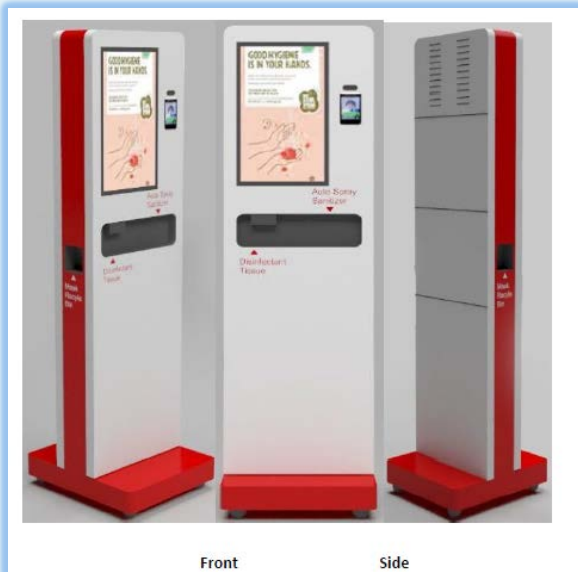

Anti COVID-19 Kiosk Combo Machine

Main Features

- Excellent design with apple shape, aluminum edging
- Dual panels: 32" and 8" brand new original panel
- Customized against COVID19 to avoid cross infection
- Built in sensitive temperature measure sensor
- Built in Face recognition camera
- Built in auto spray sanitizer for hand wash
- Built in Tissue box available
- Built in face mask recycle bin to reduce pollution;
- Built in sensitive 10 points capacitive touch (32" size screen)
- Android OS, support to customize Windows OS
- Color available: Blue and white, can customize
- Support Ethernet, WIFI network, and can customize 3/4G function; Support to work together with HD-DS signage software, can central manage temperature data
- Industrial level design, support 24/7 working
- CE & RoHS certified.

32" LCD
Media
broadcast
Display

Kiosk Pro:L1

Media TV Display & Multiple Functional COVID-19 & Kiosk Machine