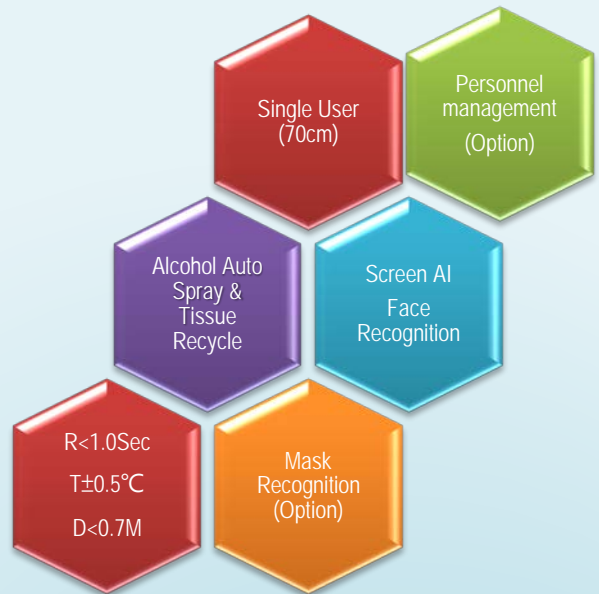

Anti COVID-19 Kiosk Combo Machine

Main Features

- Excellent design with apple shape, aluminum edging
- Dual panels: 32" and 8" brand new original panel
- Customized against COVID19 to avoid cross infection
- Built in sensitive temperature measure sensor
- Built in Face recognition camera
- Built in auto spray sanitizer for hand wash
- Built in Tissue box available
- Built in face mask recycle bin to reduce pollution;
- Built in sensitive 10 points capacitive touch (32" size screen)
- Android OS, support to customize Windows OS
- Color available: Blue and white, can customize
- Support Ethernet, WIFI network, and can customize 3/4G function; Support to work together with HD-DS signage software, can central manage temperature data
- Industrial level design, support 24/7 working
- CE & RoHS certified.

32" LCD
Media
broadcast
Display

Kiosk Pro:L1

Media TV Display & Multiple Functional COVID-19 & Kiosk Machine