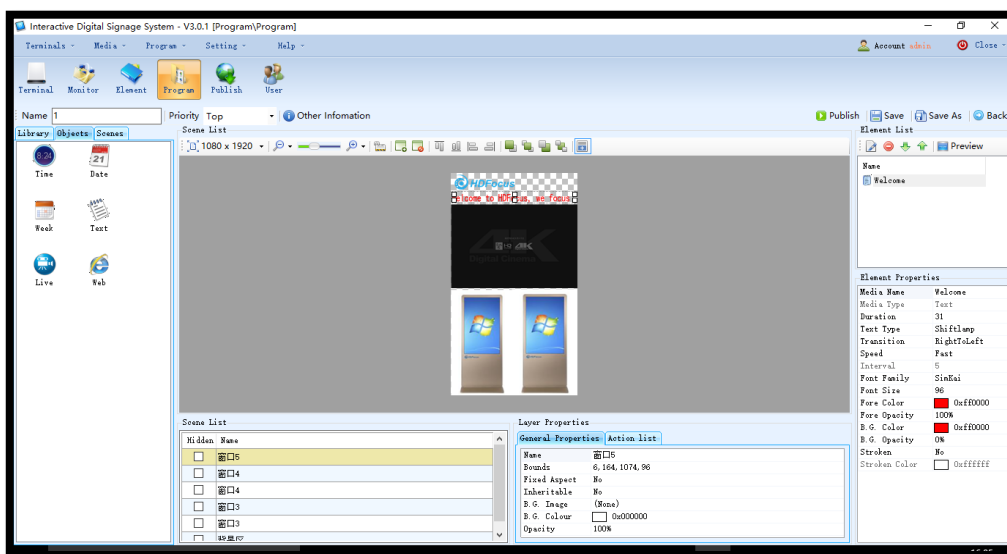

13. Dimension

14. HD-DS IDSS version Digital Signage Software

Program Interface Edited by HD-DS version Software

HD-DS Key Features:

- ✘ Easy to operate, user can manage the system anywhere as long as he has internet access;
- ✘ Support online edit program and release program;
- ✘ Support visually make program, can preview the program immediately;
- ✘ Support centrally manage the system, but every terminal will download the program and play locally;
- ✘ Networking based, central control of multiple kiosks;
- ✘ Remotely control, such as restart, volume adjust, system upgrade;
- ✘ Support temperature data management.