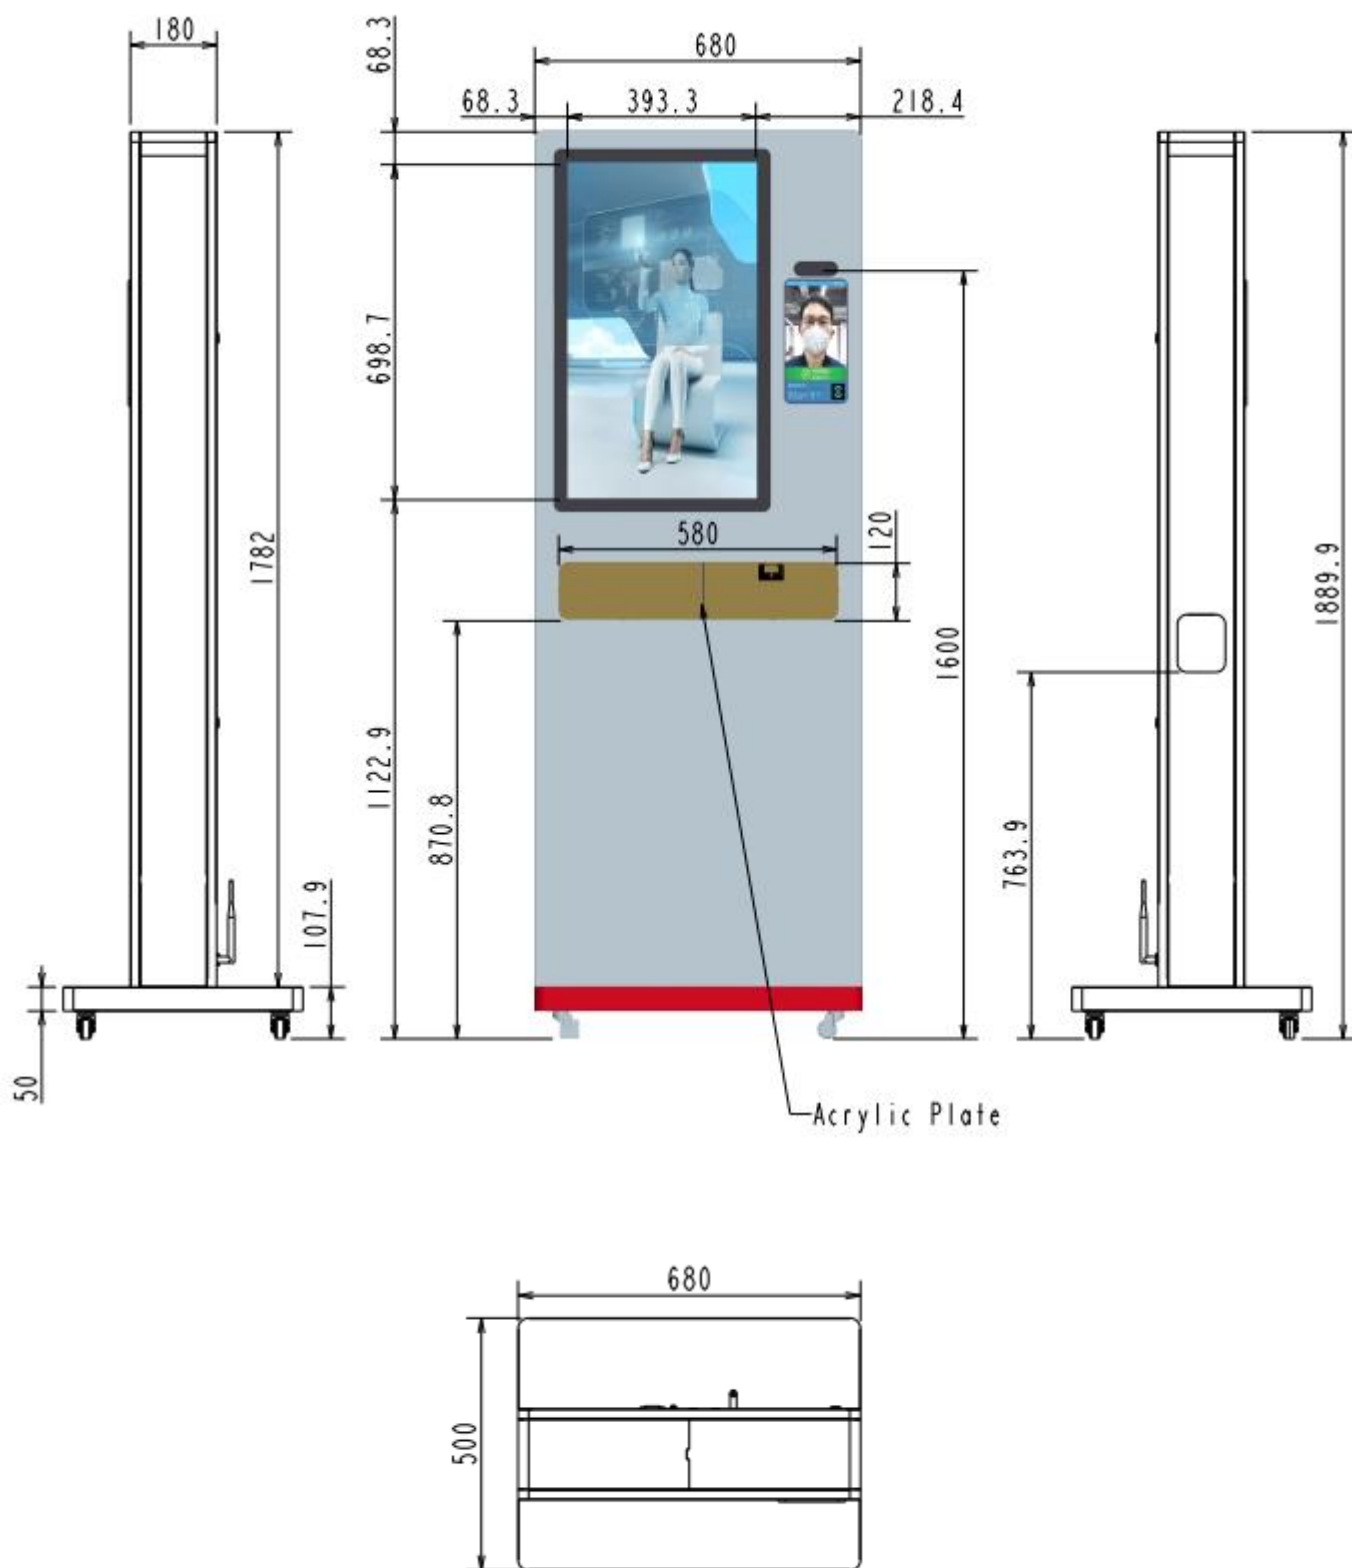

13. Dimension