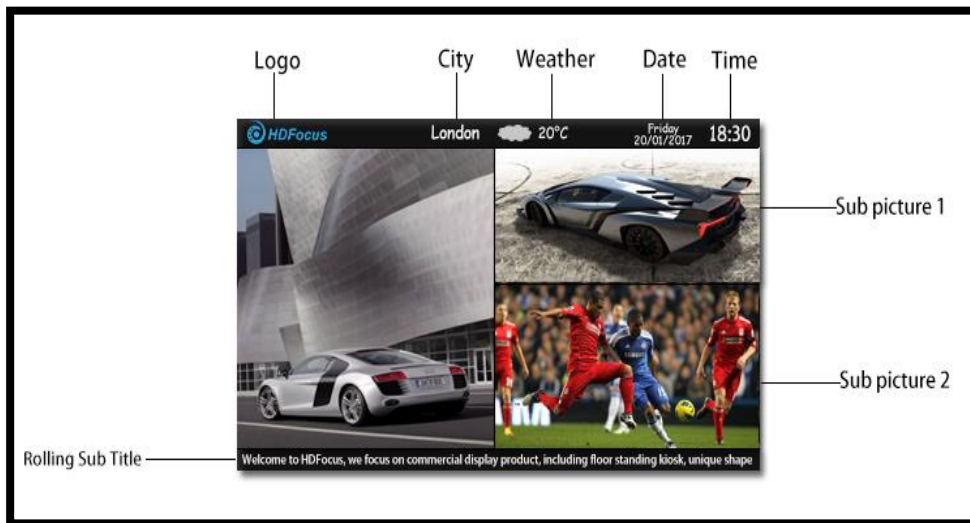

13. Dimension

14. HD-DS IDSS version Digital Signage Software

Program Interface Edited by HD-DS version Software

HD-DS Key Features:

- ✘ Easy to operate, user can manage the system anywhere as long as he has internet access;
- ✘ Support online edit program and release program;
- ✘ Support visually make program, can preview the program immediately;
- ✘ Support centrally manage the system, but every terminal will download the program and play locally;
- ✘ Networking based, central control of multiple kiosks;
- ✘ Remotely control, such as restart, volume adjust, system upgrade;
- ✘ Support temperature data management.